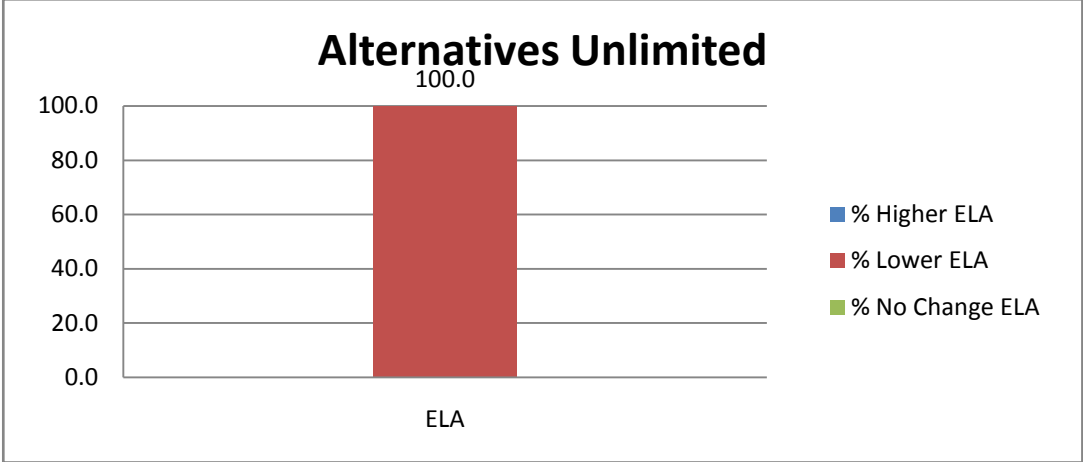

100% Learning Fun Center

100% Learning Fun Center

100% Learning Fun Center

ELA		Math			
Increased	0	0%	Increased	0	0%
Decreased	0	0%	Decreased	0	0%
Same	1	100%	Same	1	100%
Total with ε	1		Total with ε	1	

A+ Educational Centers

A+ Educational Centers

A+ Educational Centers

ELA		Math			
Increased	1	0%	Increased	1	0%
Decreased	1	0%	Decreased	0	0%
Same	0	100%	Same	2	100%
Total with ε	2		Total with ε	3	

A+ Grades Up					
ELA		Math			
Increased	1	0%	Increased	1	0%
Decreased	1	0%	Decreased	2	0%
Same	4	100%	Same	4	100%
Total with ε	6		Total with ε	7	

ACE Tutoring Services					
ELA		Math			
Increased	0	0%	Increased	1	0%
Decreased	1	0%	Decreased	0	0%
Same	0	100%	Same	0	100%
Total with ε	1		Total with ε	1	

Alternatives Unlimited				
ELA		Math		
Increased	0	0%	Increased	0 0%
Decreasec	1	0%	Decreased	0 0%
Same	0	100%	Same	0 100%
Total with	1		Total with	0