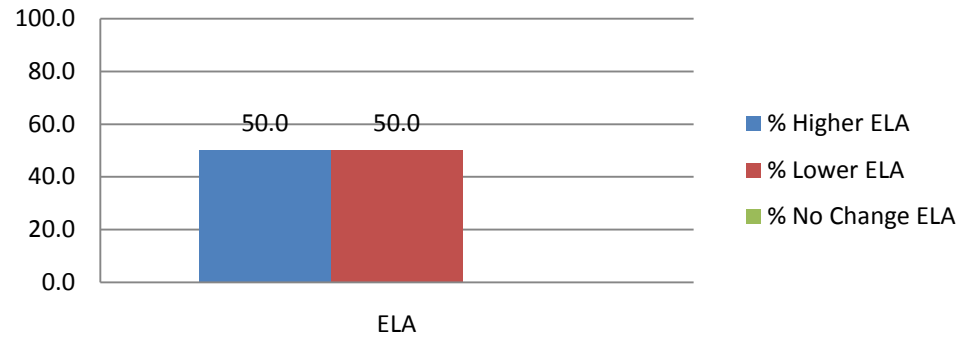

Professional Tutors of America