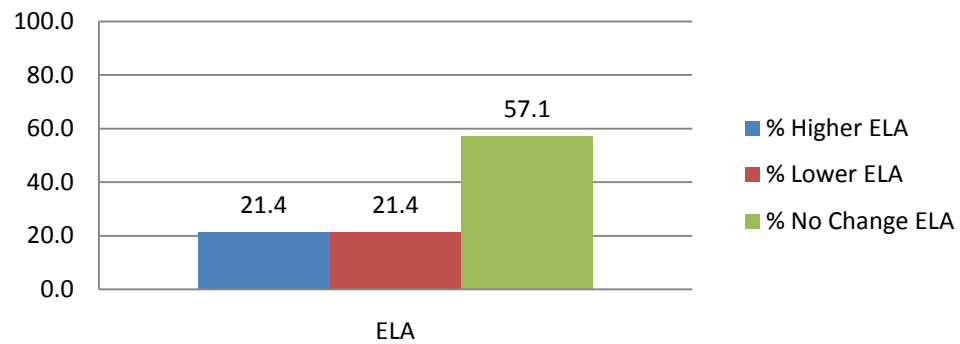

Mathnasium of Folsom