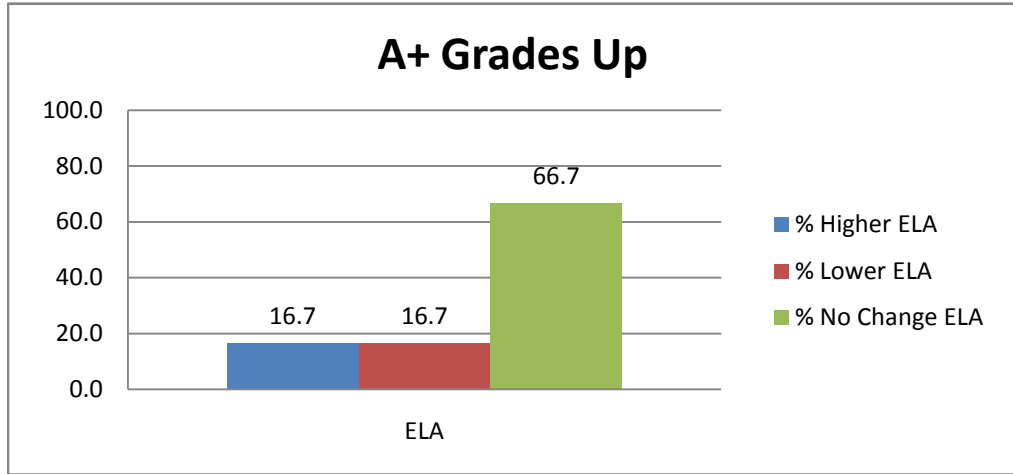

100% Learning Fun Center

100% Learning Fun Center

100% Learning Fun Center

ELA		Math			
Increased	0	0%	Increased	0	0%
Decreased	0	0%	Decreased	0	0%
Same	1	100%	Same	1	100%
Total with ε	1		Total with ε	1	

A+ Educational Centers

A+ Educational Centers

A+ Educational Centers

ELA		Math			
Increased	1	0%	Increased	1	0%
Decreased	1	0%	Decreased	0	0%
Same	0	100%	Same	2	100%
Total with ε	2		Total with ε	3	

A+ Grades Up					
ELA		Math			
Increased	1	0%	Increased	1	0%
Decreased	1	0%	Decreased	2	0%
Same	4	100%	Same	4	100%
Total with ε	6		Total with ε	7	

ACE Tutoring Services					
ELA		Math			
Increased	0	0%	Increased	1	0%
Decreased	1	0%	Decreased	0	0%
Same	0	100%	Same	0	100%
Total with ε	1		Total with ε	1	

Alternatives Unlimited				
ELA		Math		
Increased	0	0%	Increased	0 0%
Decreasec	1	0%	Decreased	0 0%
Same	0	100%	Same	0 100%
Total with	1		Total with	0

Club Z Tutoring				
ELA		Math		
Increased	38	0%	Increased	40 0%
Decreasec	22	0%	Decreased	34 0%
Same	55	100%	Same	49 100%
Total with	115		Total with	123

Community College Foundation

Community College Foundation