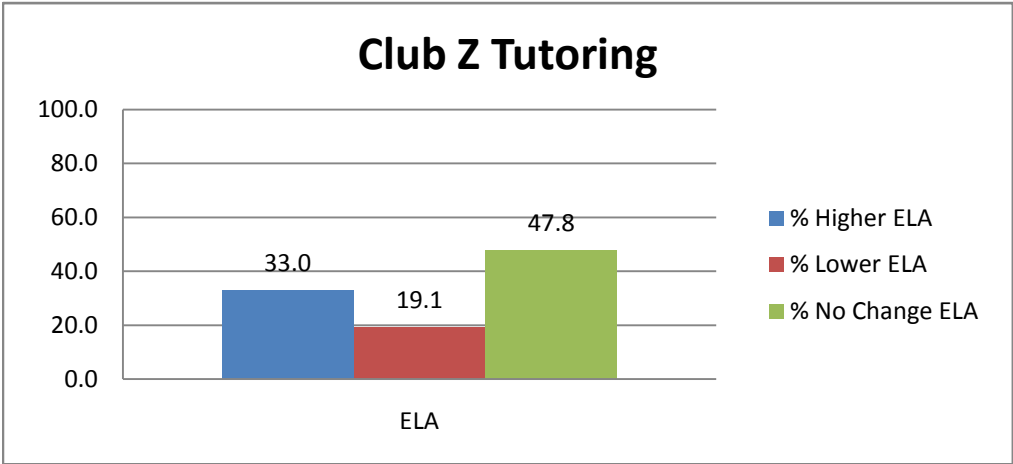

100% Learning Fun Center

100% Learning Fun Center

100% Learning Fun Center

ELA		Math			
Increased	0	0%	Increased	0	0%
Decreased	0	0%	Decreased	0	0%
Same	1	100%	Same	1	100%
Total with ε	1		Total with ε	1	

A+ Educational Centers

A+ Educational Centers

A+ Educational Centers

ELA		Math			
Increased	1	0%	Increased	1	0%
Decreased	1	0%	Decreased	0	0%
Same	0	100%	Same	2	100%
Total with ε	2		Total with ε	3	

A+ Grades Up					
ELA		Math			
Increased	1	0%	Increased	1	0%
Decreased	1	0%	Decreased	2	0%
Same	4	100%	Same	4	100%
Total with ε	6		Total with ε	7	

ACE Tutoring Services					
ELA		Math			
Increased	0	0%	Increased	1	0%
Decreased	1	0%	Decreased	0	0%
Same	0	100%	Same	0	100%
Total with ε	1		Total with ε	1	

Alternatives Unlimited				
ELA		Math		
Increased	0	0%	Increased	0 0%
Decreasec	1	0%	Decreased	0 0%
Same	0	100%	Same	0 100%
Total with	1		Total with	0