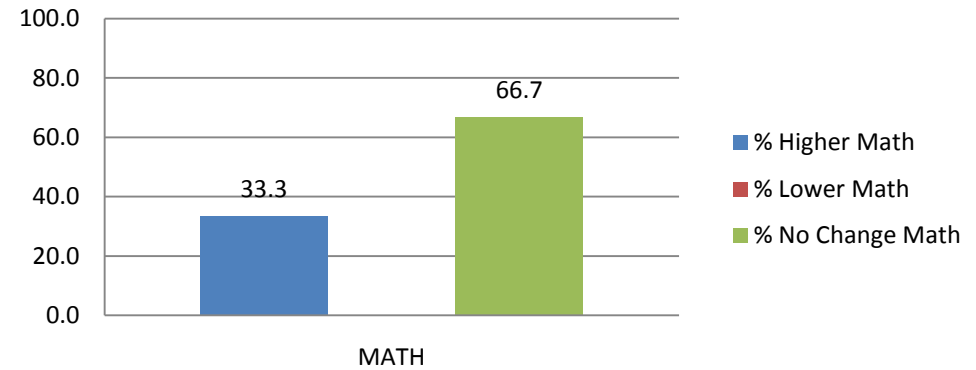

100% Learning Fun Center

100% Learning Fun Center

100% Learning Fun Center

ELA		Math			
Increased	0	0%	Increased	0	0%
Decreased	0	0%	Decreased	0	0%
Same	1	100%	Same	1	100%
Total with ε	1		Total with ε	1	

A+ Educational Centers

A+ Educational Centers

A+ Educational Centers

ELA		Math			
Increased	1	0%	Increased	1	0%
Decreased	1	0%	Decreased	0	0%
Same	0	100%	Same	2	100%
Total with ε	2		Total with ε	3	

A+ Grades Up					
ELA		Math			
Increased	1	0%	Increased	1	0%
Decreased	1	0%	Decreased	2	0%
Same	4	100%	Same	4	100%
Total with ε	6		Total with ε	7	