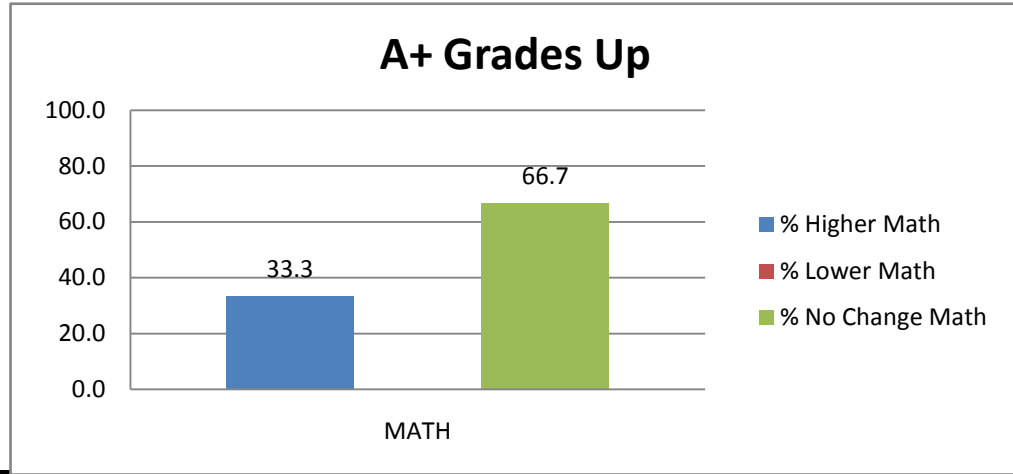

100% Learning Fun Center

100% Learning Fun Center

100% Learning Fun Center

ELA		Math			
Increased	0	0%	Increased	0	0%
Decreased	0	0%	Decreased	0	0%
Same	1	100%	Same	1	100%
Total with ε	1		Total with ε	1	

A+ Educational Centers

A+ Educational Centers

A+ Educational Centers

ELA		Math			
Increased	1	0%	Increased	1	0%
Decreased	1	0%	Decreased	0	0%
Same	0	100%	Same	2	100%
Total with ε	2		Total with ε	3	

A+ Grades Up					
ELA		Math			
Increased	1	0%	Increased	1	0%
Decreased	1	0%	Decreased	2	0%
Same	4	100%	Same	4	100%
Total with ε	6		Total with ε	7	