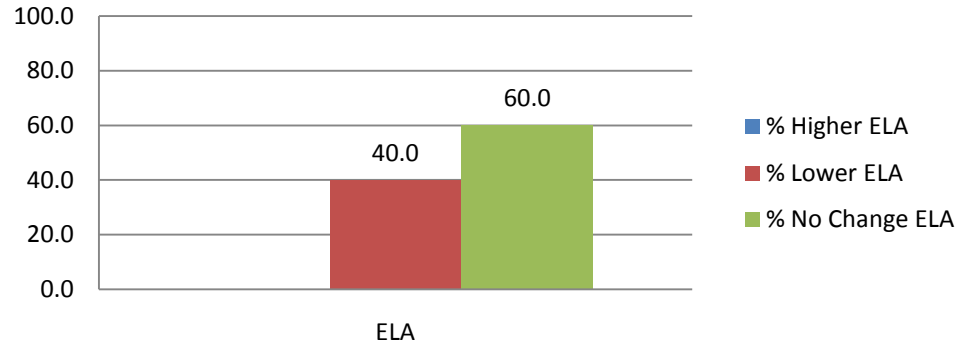

ACE Tutoring Services					
ELA		Math			
Increased	0	0%	Increased	1	0%
Decreased	1	0%	Decreased	0	0%
Same	0	100%	Same	0	100%
Total with ε	1		Total with ε	1	

Alternatives Unlimited				
ELA		Math		
Increased	0	0%	Increased	0 0%
Decreasec	1	0%	Decreased	0 0%
Same	0	100%	Same	0 100%
Total with	1		Total with	0

Club Z Tutoring				
ELA		Math		
Increased	38	0%	Increased	40 0%
Decreasec	22	0%	Decreased	34 0%
Same	55	100%	Same	49 100%
Total with	115		Total with	123

Community College Foundation

Community College Foundation