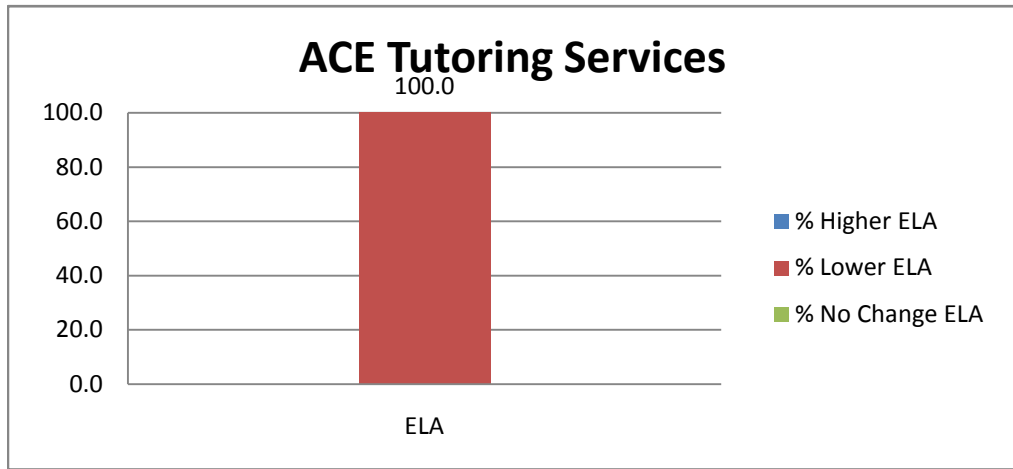

100% Learning Fun Center

100% Learning Fun Center

100% Learning Fun Center

ELA		Math			
Increased	0	0%	Increased	0	0%
Decreased	0	0%	Decreased	0	0%
Same	1	100%	Same	1	100%
Total with ε	1		Total with ε	1	

A+ Educational Centers

A+ Educational Centers

A+ Educational Centers

ELA		Math			
Increased	1	0%	Increased	1	0%
Decreased	1	0%	Decreased	0	0%
Same	0	100%	Same	2	100%
Total with ε	2		Total with ε	3	

A+ Grades Up					
ELA		Math			
Increased	1	0%	Increased	1	0%
Decreased	1	0%	Decreased	2	0%
Same	4	100%	Same	4	100%
Total with ε	6		Total with ε	7	

ACE Tutoring Services					
ELA		Math			
Increased	0	0%	Increased	1	0%
Decreased	1	0%	Decreased	0	0%
Same	0	100%	Same	0	100%
Total with ε	1		Total with ε	1	

Alternatives Unlimited				
ELA		Math		
Increased	0	0%	Increased	0 0%
Decreasec	1	0%	Decreased	0 0%
Same	0	100%	Same	0 100%
Total with	1		Total with	0