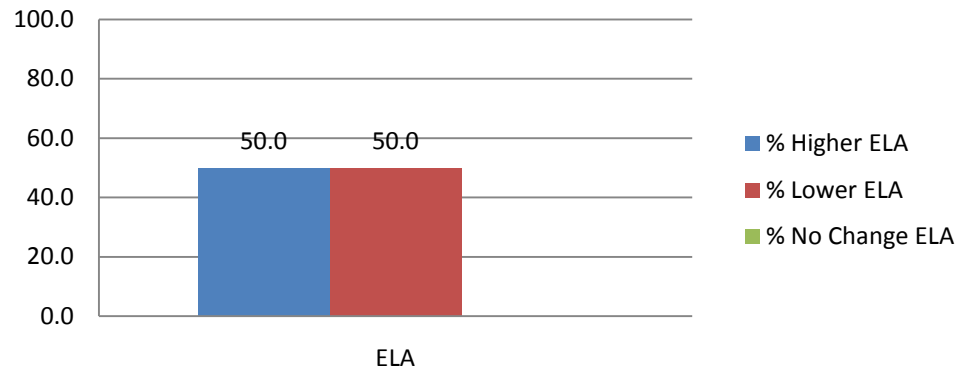

100% Learning Fun Center

100% Learning Fun Center

100% Learning Fun Center

ELA		Math			
Increased	0	0%	Increased	0	0%
Decreased	0	0%	Decreased	0	0%
Same	1	100%	Same	1	100%
Total with ε	1		Total with ε	1	

A+ Educational Centers

A+ Educational Centers

A+ Educational Centers

ELA		Math			
Increased	1	0%	Increased	1	0%
Decreased	1	0%	Decreased	0	0%
Same	0	100%	Same	2	100%
Total with ε	2		Total with ε	3	

A+ Grades Up					
ELA		Math			
Increased	1	0%	Increased	1	0%
Decreased	1	0%	Decreased	2	0%
Same	4	100%	Same	4	100%
Total with ε	6		Total with ε	7	