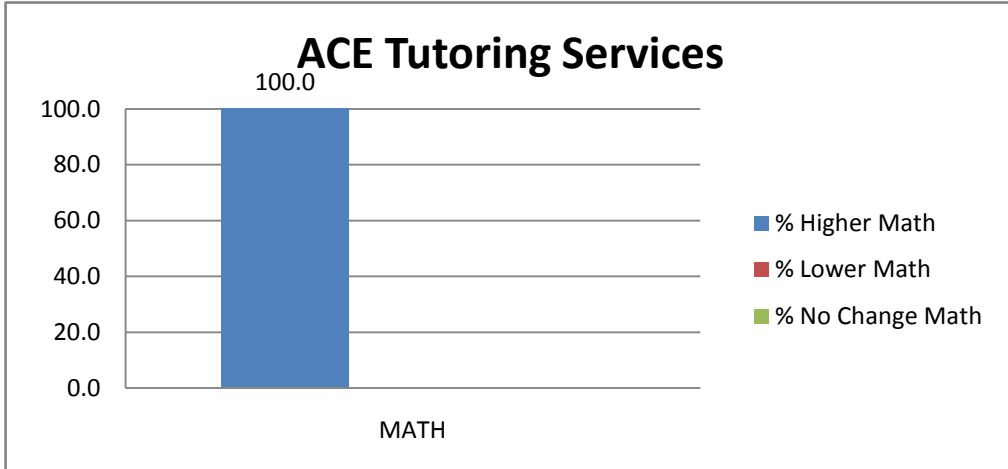

100% Learning Fun Center

100% Learning Fun Center

100% Learning Fun Center

ELA		Math			
Increased	0	0%	Increased	0	0%
Decreased	0	0%	Decreased	0	0%
Same	1	100%	Same	1	100%
Total with ε	1		Total with ε	1	

A+ Educational Centers

A+ Educational Centers

A+ Educational Centers

ELA		Math			
Increased	1	0%	Increased	1	0%
Decreased	1	0%	Decreased	0	0%
Same	0	100%	Same	2	100%
Total with ε	2		Total with ε	3	

A+ Grades Up					
ELA		Math			
Increased	1	0%	Increased	1	0%
Decreased	1	0%	Decreased	2	0%
Same	4	100%	Same	4	100%
Total with ε	6		Total with ε	7	