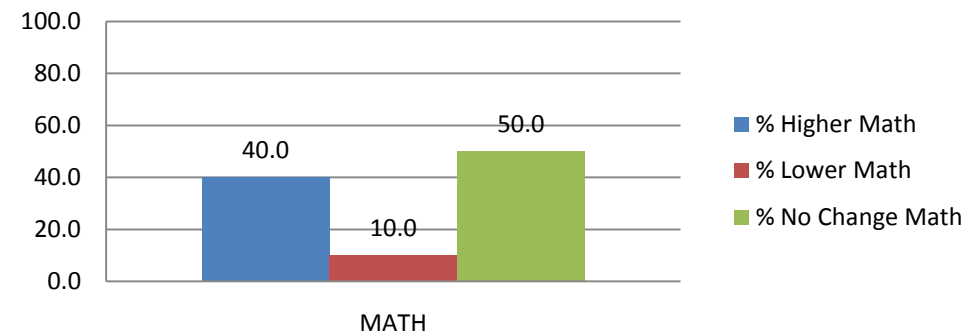

Mathnasium of Folsom

Mathnasium of Folsom				
ELA		Math		
Increased	3	0%	Increased	4
Decreasec	3	0%	Decreased	1
Same	8	100%	Same	5
Total with	14		Total with	10