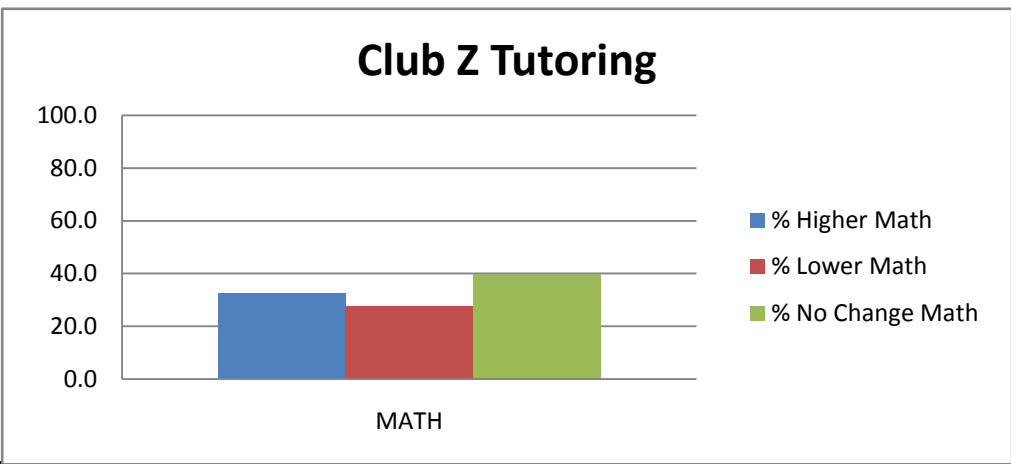

Club Z Tutoring				
ELA		Math		
Increased	38	0%	Increased	40 0%
Decreasec	22	0%	Decreased	34 0%
Same	55	100%	Same	49 100%
Total with	115		Total with	123