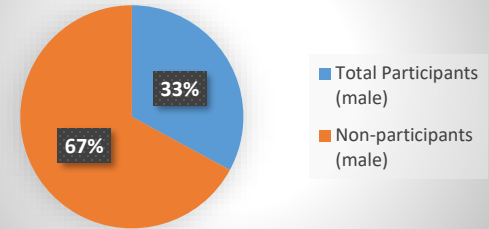

School Year	School Name	League	School City	Public or Private	Total Enrollment	Male Students	Female Students	Total Participants (male)	Total Participants (female)
2018-19	Sutter Middle School	Foothill Athletic League	Folsom	Public	1461	720	741	237	159
		Grade Level		Gender					
		6th	7th	8th	Boys	Girls			
8th Girls Volleyball				10		10			
6/7 Girls Volleyball	1	10				11			
Cross Country Boys	12	13	18	43					
Cross Country Girls	6	7	8			21			
8th Boys Basketball			14	14					
6/7 Boys Basketball	4	8		12					
8th Girls Basketball			11			11			
6/7 Girls Basketball	2	8				10			
Wrestling (Co-ed)	13	13	24	48	2				
Boys Volleyball	2	9	9	20					
Track and Field 6th	46			25	21				
Track and Field 7th		73		31	42				
Track and Field 8th			75	44	31				
									Total
Totals	86	141	169	237	159	396			

Male Student-Athletes