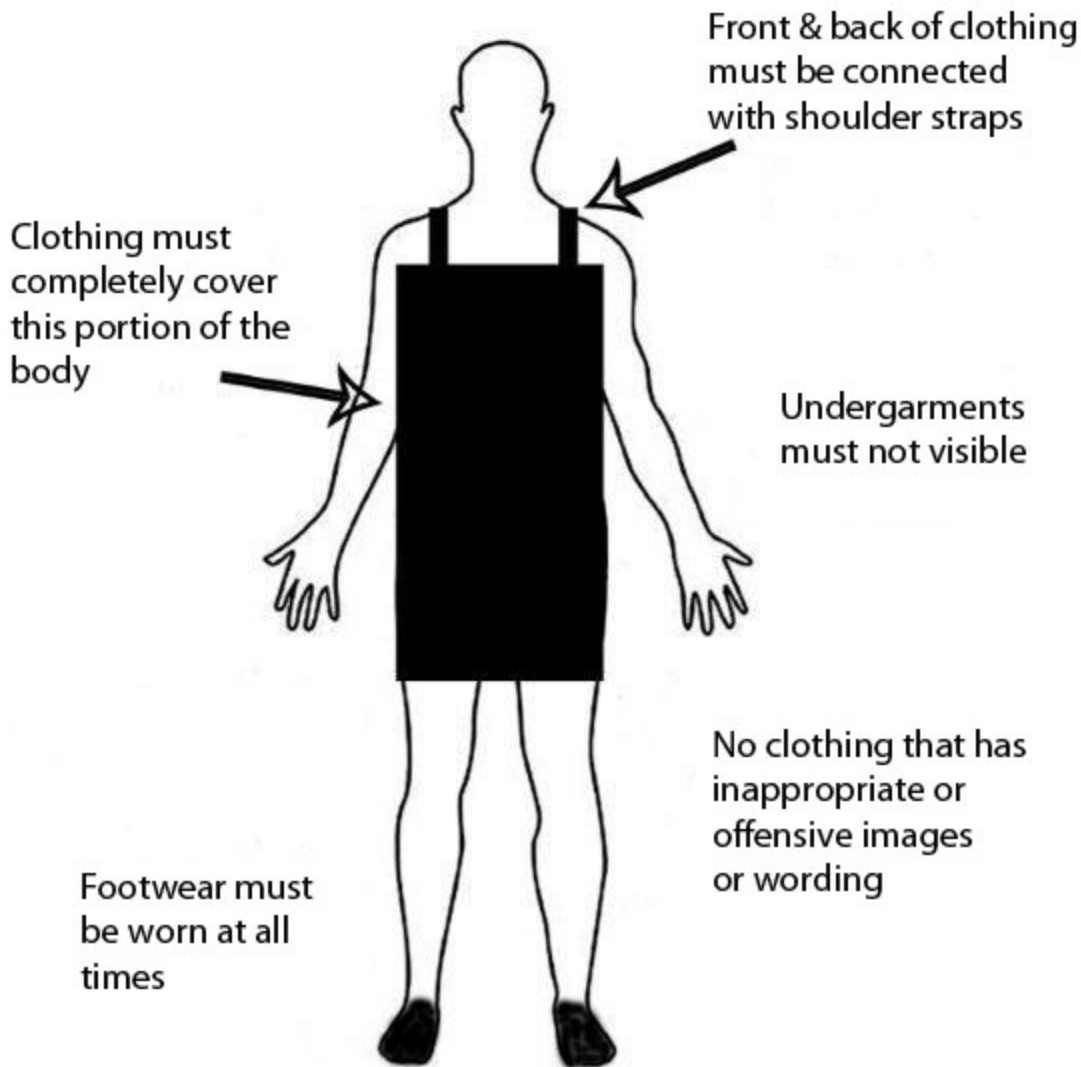

# Folsom High School Dress Code Policy

Please see the PAWS Port for a more detailed guideline