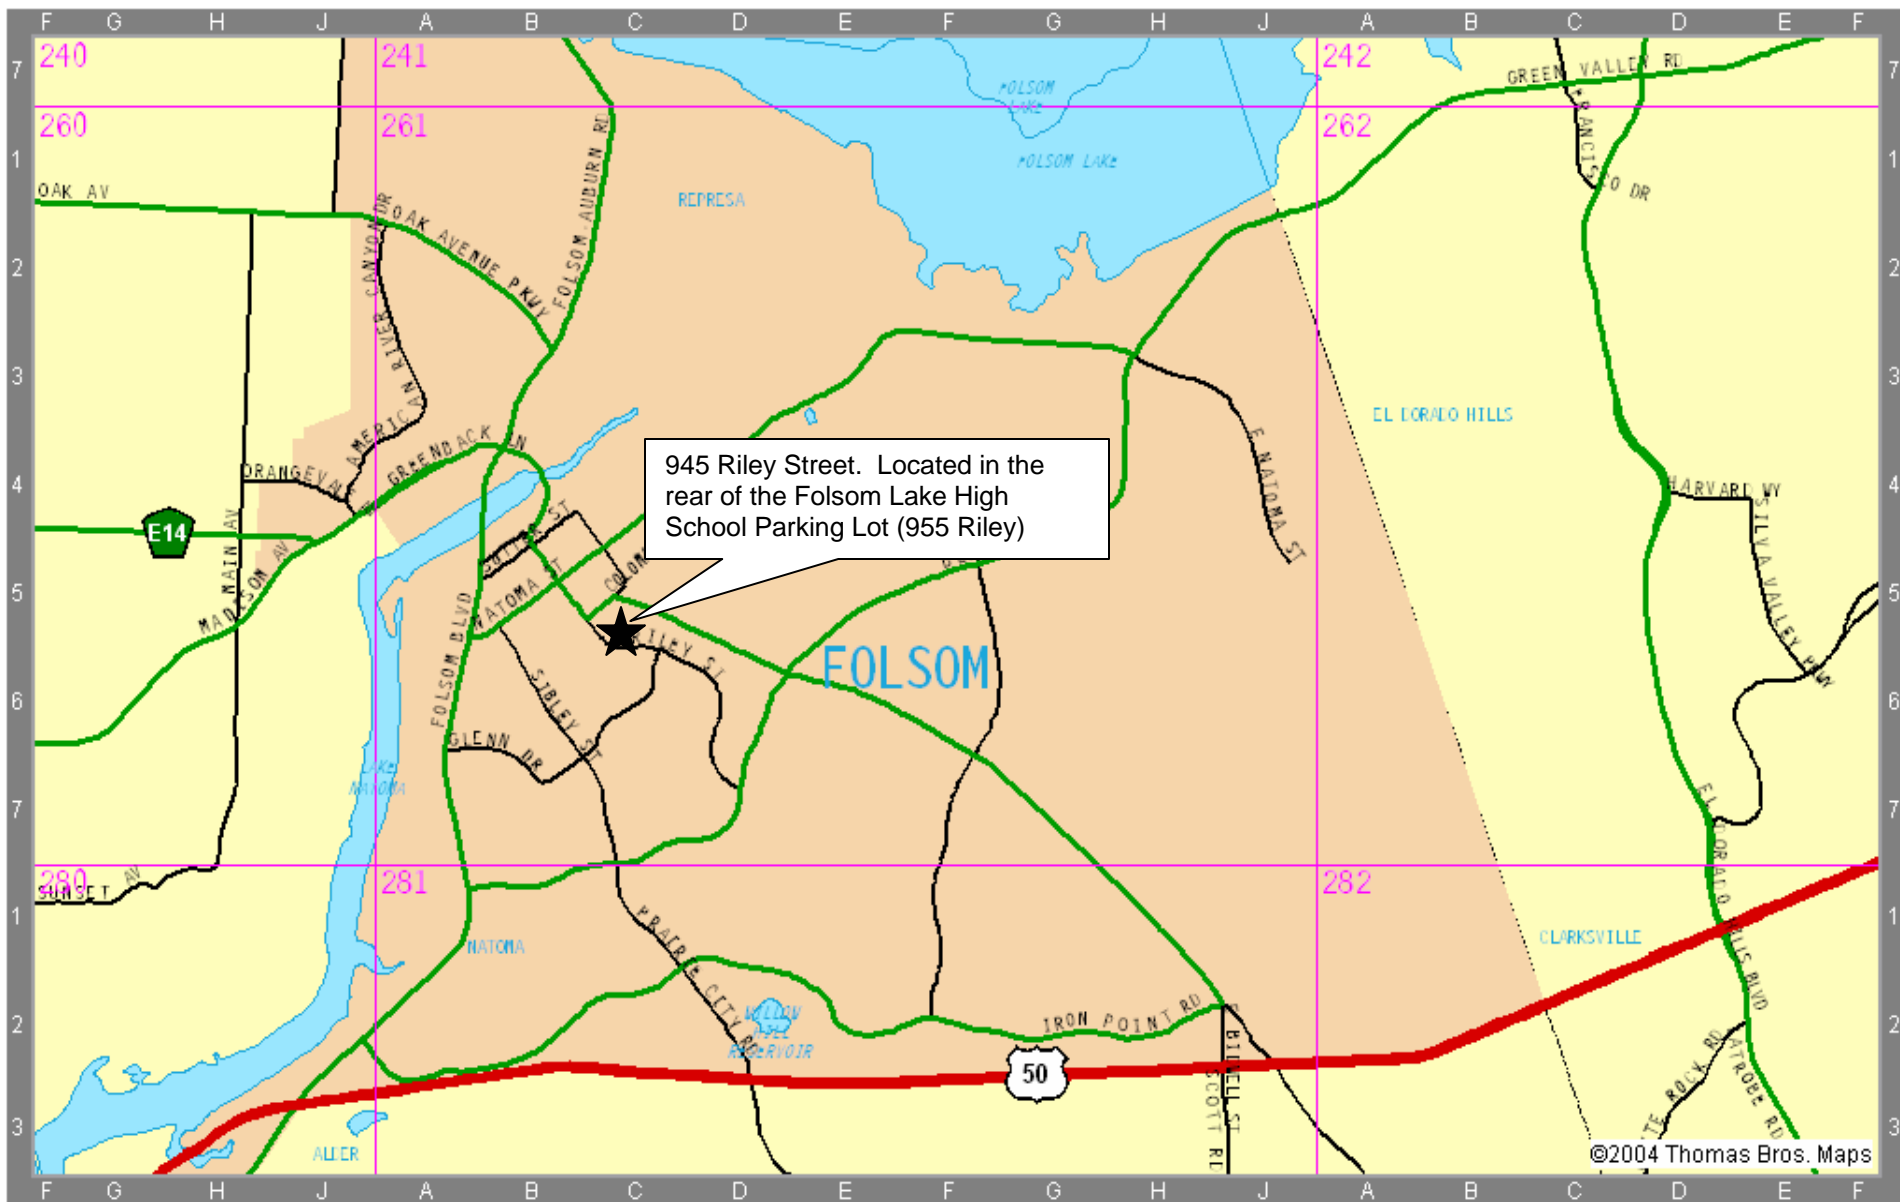

**FACILITIES AND PLANNING DEPARTMENT
FOLSOM CORDOVA UNIFIED SCHOOL DISTRICT
945 RILEY STREET • FOLSOM, CA 95630
Phone: 916.355.1111 ext. 184 Fax: 916.294.0725**

**FACILITIES AND PLANNING DEPARTMENT
FOLSOM CORDOVA UNIFIED SCHOOL DISTRICT
945 RILEY STREET • FOLSOM, CA 95630
Phone: 916.355.1111 ext. 184 Fax: 916.294.0725**